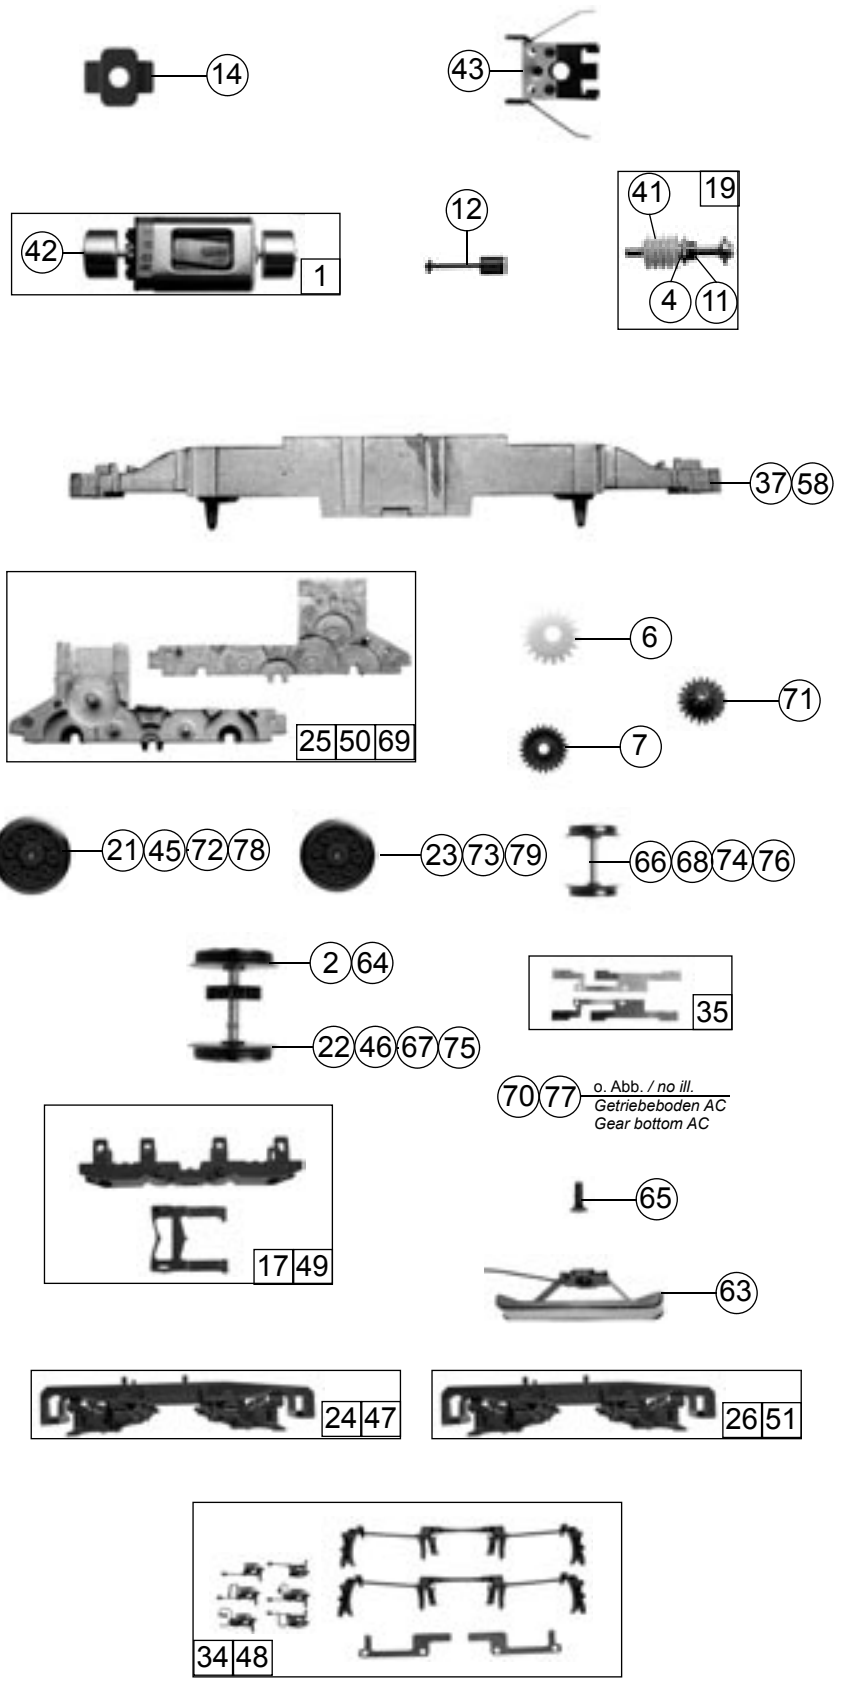

Pos.Nr. Pos.no. Position	Beschreibung Description Désignation	Preisgruppe Price bracket Catégorie de prix	Art.-Nr. Art.no. Réf.
73	Wheelset with traction tyres	114165	18
~ AC Wechselstrom 69485			
74	Wheelset without traction tyre	114260	16
75	Wheelset with 2 traction tires	114261	20
76	Wheelset without traction tyre	114262	16
77	Gearbottom AC	114263	4
78	Wheelset without traction tyre	114264	18
79	Wheelset without traction tyre	114265	18
1	Moteur	85111	57
2	Bandagee d' adhérence	85622	19
3	Vis 2,2 x 9,5	85808	2
4	Rondelle	86108	2
5	Ressort	86208	2
6	Pignon de la vis sans fin	86413	4
7	Pignon	86520	2
8	Circuit imprimé	87838	38
9	Antenne radio sol-train	88030	4
10	Attelage universel	89282	5
11	Palier de l'axe de la vis sans fin	89749	6
12	Jeu de transmission à cardan	100075	11
13	Fiche de shuntage	100644	7
14	Entretoise	105764	2
15	Ampoule à électrodec 16V	108616	10
16	Jeu de pièces	112503	8
17	Couvercle du carter d'engrenage	112504	7
18	Timon/jeu de tampons	112505	7
19	Jeu de vis sans fin, complet	112507	24
20	Sachet des pièces de finition	112509	24
21	Essieu à roues non bandagées	112510	18
22	Essieu à roue bandagées	112511	20
23	Essieu à roues non bandagées	112512	18
24	Flancs de bogie 1, complet	112513	13
25	Jeu d'engrenages	112514	18
26	Flancs de bogie 2, complet	112515	12
27	Jeu de fenêtres	112516	18
28	Jeu de pièces	112517	7
29	Jeu de mains courantes	112518	8
30	Cache-lumière	112519	2
31	Trompe	112520	2
32	Grappe de pièces rapportées	112521	3
33	Jeu de poignées	112522	12
34	Jeu de pièces	112523	17
35	Lame de contact	112524	7
36	Jeu de pièces	112545	6
37	Support d'ampoule	114153	35
38	Circuit imprimé flexible à ampoules	114154	15
39	Caisse complet 68041	114155	58
40	Sachet des pièces de finition	114156	10
41	Vis sans fin M 0,5	86702	5
42	Tulipe d'arbre à Cardan, courte	87129	3
43	Couvercle>>vis sans fin<<complet	112502	8
44	Sachet des pièces de finition	112547	24
45	Essieu à roues non bandagées	112548	18
46	Essieu avec pignon et deux bandages d'adhérence	112549	20
47	Flancs de bogie 1, complet	112551	12
48	Jeu de pièces	112552	17
49	Couvercle du carter d'engrenage	112553	7
50	Jeu d'engrenages	112554	18
51	Flancs de bogie 2, complet	112555	12
52	Jeu de pièces	112557	7
53	Jeu de pièces	112558	8
54	Grappe de pièces rapportées	112559	3
55	Jeu de mains courantes	112560	8
56	Jeu de pièces	112562	7
57	Jeu de poignées	112563	14
58	Support d'ampoule	114153	35
59	Circuit imprimé flexible à ampoules	114154	15
60	Caisse complet 468538	114258	58
61	Sachet des pièces de finition	114259	15
62	Décodeur Motorola	10738	---
63	Frotteur silencieux, court	40064	---
64	Bandagee d'adhérence	85623	16
65	Vis	85727	2
66	Essieu à roues non bandagées	114158	16
67	Essieu avec pignon et deux bandages d'adhérence	114159	20
68	Essieu à roues non bandagées	114160	16
69	Jeu d'engrenages	114161	20
70	Couvercle	114162	6
71	Pignon	114163	2
72	Essieu à roues non bandagées	114164	18
73	Essieu à roues non bandagées	114165	18
74	Essieu à roues non bandagées	114260	16
75	Essieu à roue bandagées	114261	20
76	Essieu avec pignon et deux bandages d'adhérence	114262	16
77	Couvercle AC	114263	4
78	Essieu à roues non bandagées	114264	18
79	Essieu à roues non bandagées	114265	18

Ersatzteile erhalten Sie bei Ihrem Fachhändler, Ihrer Landesvertretung, oder bei:

You can order your Replacement Parts at your local dealer, your country representative, or:

Passez commande des pièces détachées chez votre détaillant, chez le S.A.V. de votre importateur national ou en direct au S.A.V. ROCO:

ROCO Modellspielwaren
VertriebsgmbH & Co. Handels KG
- Service -
Georg-Wrede-Straße 49
D-83395 Freilassing
© +49 / (0)86 54 / 47 63 0
Fax: +49 / (0)86 54 / 47 63 50
E-Mail: service@roco-online.de